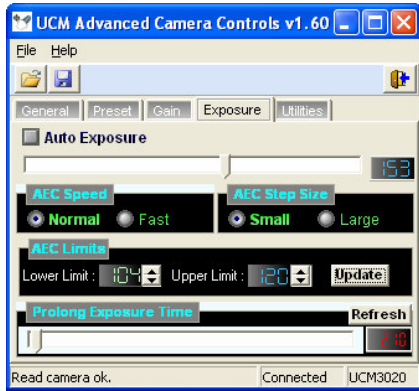

UCM1300

Advanced Camera Control Tool

- **White Balance** : Auto/Manual White Balance, **One-Push White Balance Calibration**.

-**Gain** : Auto/Manual Gain, Gain Ceiling Setting, Blue/Red Color Gain.

- **Exposure** : Auto/Manual Exposure, Sensor Exposure Time, AEC Speed, AEC Step Size, Auto Exposure Upper/Lower Limits Setting

- **Others** : Gamma, camera settings Save/Load, Color Pattern Bar, Camera soft reset, **accepts command** to auto save/load the last camera setting

Normalized Spectrum Response

Accessories

- Driver for Windows XP, 2000, ME and 98SE : Microsoft DirectX/Show, TWAIN and VFW Extension.
- USB Cable (USB 2.0 Type): 1.8/2.0 Meter (optional 3 and 5 Meter)
- IR-Cut Filter : 0.3mm Thickness
- Lens: (optional CS-Mount 8mm, 12mm and 16mm)
- Lighting : (optional LED ring light)