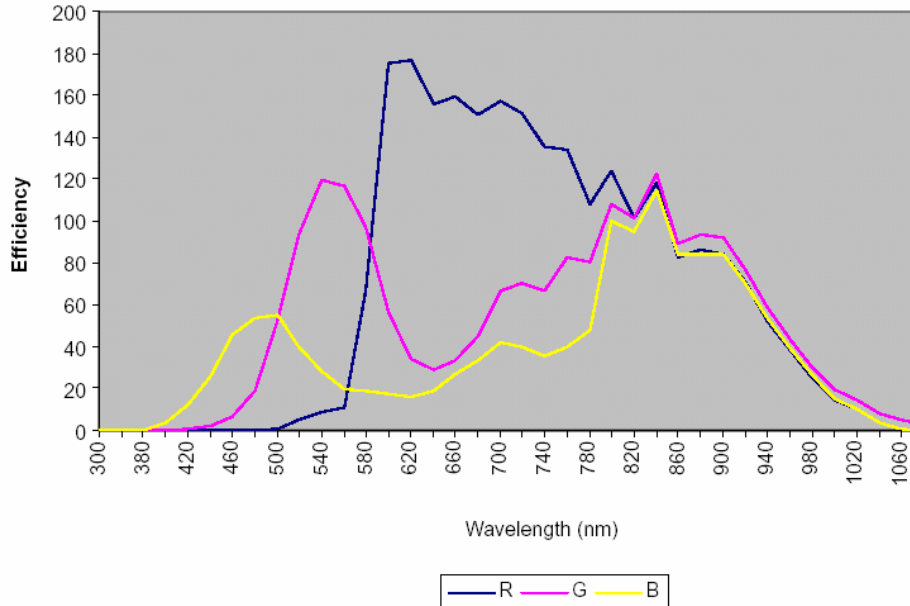

Normalized Spectrum Response

Accessories

- Driver for Windows XP, 2000, ME and 98SE : Microsoft DirectX/Show, TWAIN and VFW Extension.
- USB Cable (USB 2.0 Type): 1.8/2.0 Meter (optional 3 and 5 Meter)
- IR-Cut Filter : 0.3mm Thickness
- Lens: (optional CS-Mount 8mm, 12mm and 16mm)
- Lighting : (optional LED ring light)