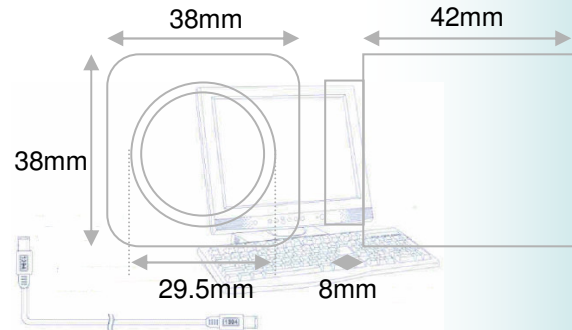

Digital Imaging Camera

- USB 2.0 Direct Connect

Features

- **No additional capture card** needed - directly connect to the PC's USB 2.0 Port.
- Requires **no external power** supply to camera
- View live **high resolution, uncompressed video** on PC monitor with 15fps at **1280x1024** resolution and 24bit colors.
- Capture high resolution image with **1280x1024** resolution and 24bit colors.
- Supports Microsoft DirectShow – **WDM, TWAIN and VFW** drivers.
- C-Mount, Tripod Mounting Socket & Aluminum Casing

Specification

Imaging Chip

- Type: 1.3 Megapixels CMOS sensor
- Pixel Size: 5.2x5.2 μm^2
- Image Area: 6.66 mm x 5.32 mm
- Resolution: 1280x1024 active pixels
- Image Array Size: 1/2"
- Scan Mode: Progressive
- Frame Rate: 15 (max. full frame)
- Shutter: Electronic rolling
- Sensitivity : 1 V/lux-sec
- Gamma: Software programmable
- S/N Ratio: 54 dB
- Fixed Pattern Noise < 0.03%
- Pixel Clock: 24 megapixels/second
- Exposure Time: 66 μs to >9 sec.

- **Others** : Gamma, camera settings Save/Load, Color Pattern Bar, Camera soft reset, **accepts command** to auto save/load the last camera setting

Normalized Spectrum Response

Accessories

- Driver for Windows XP, 2000, ME and 98SE : Microsoft DirectX/Show, TWAIN and VFW Extension.
- USB Cable (USB 2.0 Type): 1.8/2.0 Meter (optional 3 and 5 Meter)
- IR-Cut Filter : 0.3mm Thickness
- Lens: (optional CS-Mount 8mm, 12mm and 16mm)
- Lighting : (optional LED ring light)