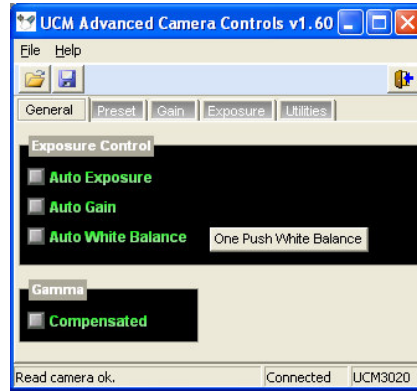

UCM1300

Advanced Camera Control Tool

- **White Balance** : Auto/Manual White Balance, **One-Push White Balance Calibration**.

-**Gain** : Auto/Manual Gain, Gain Ceiling Setting, Blue/Red Color Gain.

- **Exposure** : Auto/Manual Exposure, Sensor Exposure Time, AEC Speed, AEC Step Size, Auto Exposure Upper/Lower Limits Setting

- **Others** : Gamma, camera settings Save/Load, Color Pattern Bar, Camera soft reset, **accepts command** to auto save/load the last camera setting

Normalized Spectrum Response

Accessories

- Driver for Windows XP, 2000, ME and 98SE : Microsoft DirectX/Show, TWAIN and VFW Extension.
- USB Cable (USB 2.0 Type): 1.8/2.0 Meter (optional 3 and 5 Meter)
- IR-Cut Filter : 0.3mm Thickness
- Lens: (optional CS-Mount 8mm, 12mm and 16mm)
- Lighting : (optional LED ring light)