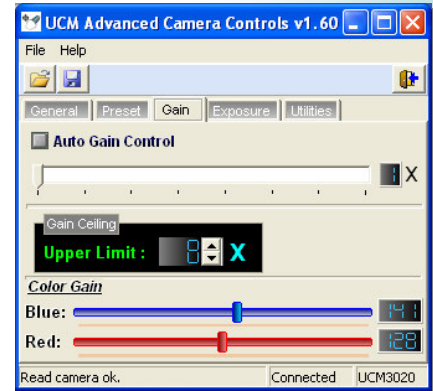

UCM1300

Advanced Camera Control Tool

- **White Balance** : Auto/Manual White Balance, **One-Push White Balance Calibration**.

-**Gain** : Auto/Manual Gain, Gain Ceiling Setting, Blue/Red Color Gain.

- **Exposure** : Auto/Manual Exposure, Sensor Exposure Time, AEC Speed, AEC Step Size, Auto Exposure Upper/Lower Limits Setting

- **Others** : Gamma, camera settings Save/Load, Color Pattern Bar, Camera soft reset, **accepts command** to auto save/load the last camera setting

Normalized Spectrum Response

Accessories

- Driver for Windows XP, 2000, ME and 98SE : Microsoft DirectX/Show, TWAIN and VFW Extension.
- USB Cable (USB 2.0 Type): 1.8/2.0 Meter (optional 3 and 5 Meter)
- IR-Cut Filter : 0.3mm Thickness
- Lens: (optional CS-Mount 8mm, 12mm and 16mm)
- Lighting : (optional LED ring light)